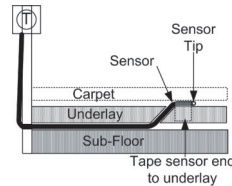

## CROSS SECTION

## TYPICAL DESIGN LAYOUT SCALE 1:50

Room	Heater/s	Nett Area	Wattage	Spacing
Area One	Millimat UC 0.75*10 & 9	1117.68 m	2280 W	10/100mm m

## AVAILABLE SIZES AND LOADS

DESCRIPTION	LENGTH	WATTS
millimat UC 300-5m	300mm x 5m	240W
millimat UC 300-6m	300mm x 6m	288W
millimat UC 300-7m	300mm x 7m	336W
millimat UC 300-8m	300mm x 8m	384W
millimat UC 300-10m	300mm x 10m	480W
millimat UC 300-12m	300mm x 12m	576W
millimat UC 750-5m	750mm x 5m	600W
millimat UC 750-6m	750mm x 6m	720W
millimat UC 750-7m	750mm x 7m	840W
millimat UC 750-8m	750mm x 8m	960W
millimat UC 750-10m	750mm x 10m	1200W
millimat UC 750-12m	750mm x 12m	1440W
millimat UC 750-14m	750mm x 14m	1680W
millimat UC 750-16m	750mm x 16m	1920W
millimat UC 1000-5m	1000mm x 5m	800W
millimat UC 1000-6m	1000mm x 6m	960W
millimat UC 1000-7m	1000mm x 7m	1120W
millimat UC 1000-8m	1000mm x 8m	1280W