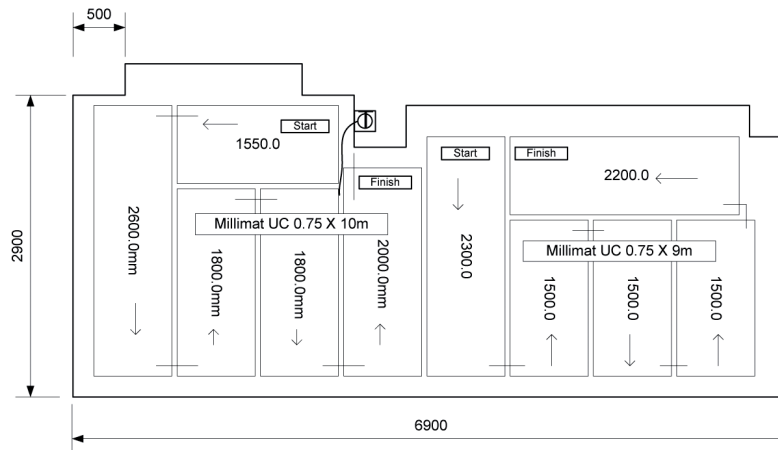

## CROSS SECTION

## TYPICAL DESIGN LAYOUT SCALE 1:50

Room	Heater/s	Nett Area	Wattage	Spacing
Area One	Millimat UC 0.75*10 & 9	1117.68 m	2280 W	10/100mm m

## AVAILABLE SIZES AND LOADS

DESCRIPTION	LENGTH	WATTS
millimat UC 300-5m	300mm x 5m	240W
millimat UC 300-6m	300mm x 6m	288W
millimat UC 300-7m	300mm x 7m	336W
millimat UC 300-8m	300mm x 8m	384W
millimat UC 300-10m	300mm x 10m	480W
millimat UC 300-12m	300mm x 12m	576W
millimat UC 750-5m	750mm x 5m	600W
millimat UC 750-6m	750mm x 6m	720W
millimat UC 750-7m	750mm x 7m	840W
millimat UC 750-8m	750mm x 8m	960W
millimat UC 750-10m	750mm x 10m	1200W
millimat UC 750-12m	750mm x 12m	1440W
millimat UC 750-14m	750mm x 14m	1680W
millimat UC 750-16m	750mm x 16m	1920W
millimat UC 1000-5m	1000mm x 5m	800W
millimat UC 1000-6m	1000mm x 6m	960W
millimat UC 1000-7m	1000mm x 7m	1120W
millimat UC 1000-8m	1000mm x 8m	1280W