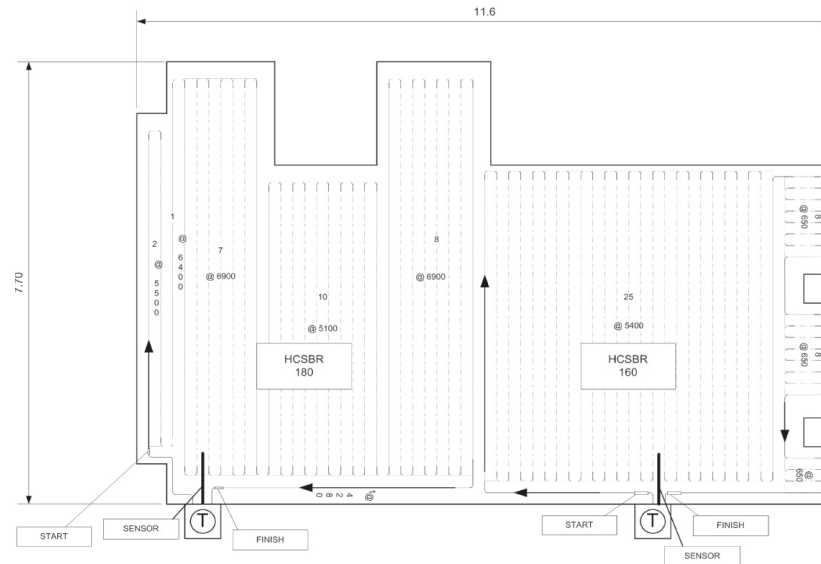

# IN SLAB HEATING CABLE

HCS-BR

## CROSS SECTION

## AVAILABLE SIZES AND LOADS

DESCRIPTION	LENGTH	WATTS
HCS-BR-30	30m	900W
HCS-BR-40	40m	1200W
HCS-BR-50	50m	1500W
HCS-BR-65	65m	1950W
HCS-BR-80	80m	2400W
HCS-BR-100	100m	3000W
HCS-BR-115	115m	3450W
HCS-BR-130	130m	3900W
HCS-BR-145	145m	4300W
HCS-BR-160	160m	4800W
HCS-BR-180	180m	5200W
HCS-BR-200	200m	6000W

## TYPICAL DESIGN LAYOUT SCALE 1:75

Room	Client Name	Address	Quote No	By
Living	Jane Doe	Surry Hills	89774	mp

Room	Heater/s	Nett Area	Wattage	Spacing
Slab	HCSBR 106 & 180	66.11 sq m	10200W	200mm